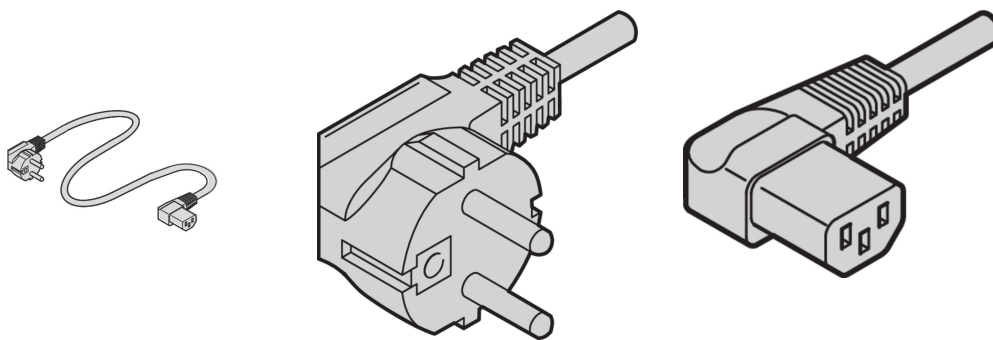

Mains Cable, SCHUKO/UTE to IEC C13-Angled, 2.5 m Grey

CATALOG NUMBER

60704-020

nVent SCHROFF Mains cable provides practical, universal fastening with variable attachment facilities. They are general in nature and fit in to different applications like Fans, cabinet lights, etc., Industrial PC connections, Uninterruptible power supplies, Systems.

CERTIFICATIONS

FEATURES

Applications: Fans, cabinet lights, Industrial PC connections, Uninterruptible power supplies and Systems

PRODUCT ATTRIBUTES

Input Connector: SCHUKO / UTE

Output Connector: IEC C13

Length: 2500mm

Package Quantity: 1

Color: Grey

Connector Type: Angled

Material: PVC

Product Type: Cable

Gross Weight: 0.271kg

WARNING

nVent products shall be installed and used only as indicated in nVent's product instruction sheets and training materials. Instruction sheets are available at www.nvent.com and from your nVent customer service representative. Improper installation, misuse, misapplication or other failure to completely follow nVent's instructions and warnings may cause product malfunction, property damage, serious bodily injury and death and/or void your warranty.