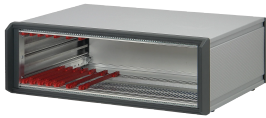

PropacPRO Complete Desktop Case, Shielded

The nVent SCHROFF PropacPRO case provides electronics protection for 19" assemblies such as plug-in units and euroboards. The aluminum die cast frames and profile sidepanels guarantee a robust solution. The case includes EMC shielding as standard.

Conforms with DIN EN 62368-1

SPECIFICATIONS

- Static Load:** 25kg
- Product Type:** Case
- Type:** Case for 19" Components
- Product Family:** PropacPRO
- EMC Shielding:** Yes

Table 1/3

Catalog Number	Rack Height	Rack Width	Depth	Package Quantity	Usable Height	Usable Width
----------------	-------------	------------	-------	------------------	---------------	--------------