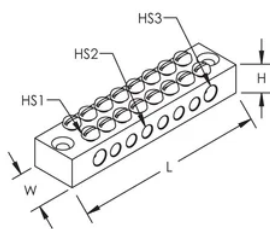

DIAGRAMS

WARNING

---

nVent products shall be installed and used only as indicated in nVent's product instruction sheets and training materials. Instruction sheets are available at www.nvent.com and from your nVent customer service representative. Improper installation, misuse, misapplication or other failure to completely follow nVent's instructions and warnings may cause product malfunction, property damage, serious bodily injury and death and/or void your warranty.

Our powerful portfolio of brands:

CADDY ERICO HOFFMAN ILSCO SCHROFF TRACHTE