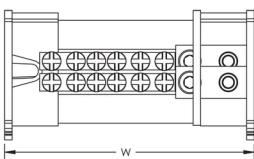

PRODUCT ATTRIBUTES

Article Number: 563800

Max Current Rating, IEC: 125A

Short Term Withstand Current (I_{cw}) 1s: 4.5kA

Peak Short Circuit Current (I_{pk}): 30kA

Max Working Voltage, IEC (U_i): 690V

Line Side Number of Connections: 1

Line Side Compact Stranded Wire Size: 10 - 35 mm²

Line Side Stranded Wire Size - Ferrule: 10 – 35mm²

Load Side Number of Connections: 6

Load Side Compact Stranded Wire Size: (5) 2,5 - 6 mm²; (1) 10 - 25 mm²

Load Side Stranded Wire Size - Ferrule: (5) 1,5 – 6 mm²; (1) 6 – 16 mm²

Depth (D): 50mm

Height (H): 50mm

Width (W): 94mm

Unit Weight: 0.16kg

Flammability Rating: UL® 94V-0

Complies With: IEC® 60947-7-1

ADDITIONAL PRODUCT DETAILS

Line side and load side number of connections are per pole.

Design Guideline for Distribution Blocks, Power Blocks and Power Terminals

Derating according to Ambient* Temperature (°C) to maintain working temperature of 85°C

Ambient Temperature (°C)	30°	35°	40°	45°	50°	55°	60°	65°	70°	75°
Derating Coefficient (d)	1	1	1	0.94	0.88	0.82	0.75	0.67	0.58	0.47

*environment around the terminal blocks inside the enclosure

DIAGRAMS