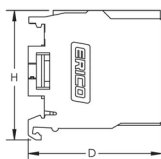

PRODUCT ATTRIBUTES

Article Number: 563800

Max Current Rating, IEC: 125A

Short Term Withstand Current (I_{cw}) 1s: 4.5kA

Peak Short Circuit Current (I_{pk}): 30kA

Max Working Voltage, IEC (U_i): 690V

Line Side Number of Connections: 1

Line Side Compact Stranded Wire Size: 10 - 35 mm²

Line Side Stranded Wire Size - Ferrule: 10 – 35mm²

Load Side Number of Connections: 6

Load Side Compact Stranded Wire Size: (5) 2,5 - 6 mm²; (1) 10 - 25 mm²

Load Side Stranded Wire Size - Ferrule: (5) 1,5 – 6 mm²; (1) 6 – 16 mm²

Depth (D): 50mm

Height (H): 50mm

Width (W): 94mm

Unit Weight: 0.16kg

Flammability Rating: UL® 94V-0

Complies With: IEC® 60947-7-1

ADDITIONAL PRODUCT DETAILS

Line side and load side number of connections are per pole.

Design Guideline for Distribution Blocks, Power Blocks and Power Terminals

Derating according to Ambient* Temperature (°C) to maintain working temperature of 85°C

Ambient Temperature (°C)	30°	35°	40°	45°	50°	55°	60°	65°	70°	75°
Derating Coefficient (d)	1	1	1	0.94	0.88	0.82	0.75	0.67	0.58	0.47

*environment around the terminal blocks inside the enclosure

DIAGRAMS