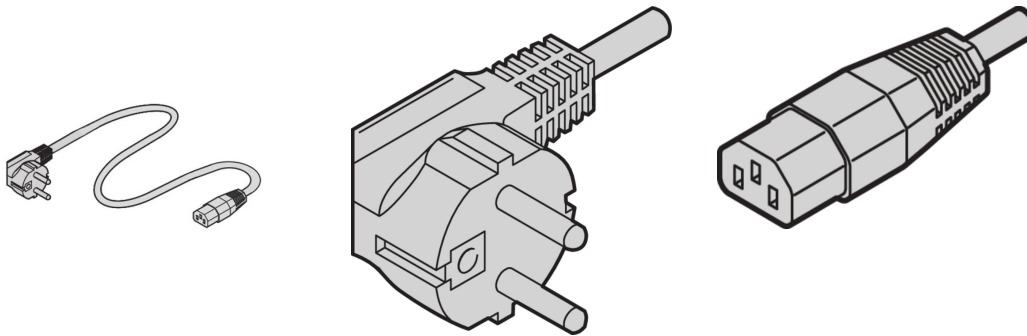

Mains Cable, SCHUKO/UTE to IEC C13, 2.5 m, Grey

Data Solutions

CATALOG NUMBER

60103-131

nVent SCHROFF Mains cable provides practical, universal fastening with variable attachment facilities. They are general in nature and fit in to different applications like Fans, cabinet lights, etc., Industrial PC connections, Uninterruptible power supplies, Systems.

CERTIFICATIONS

FEATURES

Applications: Fans, cabinet lights, Industrial PC connections, Uninterruptible power supplies and Systems

PRODUCT ATTRIBUTES

Input Connector: SCHUKO / UTE

Output Connector: IEC C13

Length: 2500mm

Package Quantity: 1

Color: Grey

Connector Type: Straight

Material: PVC

Product Type: Cable

Net Weight: 0.27kg

WARNING

nVent products shall be installed and used only as indicated in nVent's product instruction sheets and training materials. Instruction sheets are available at www.nvent.com and from your nVent customer service representative. Improper installation, misuse, misapplication or other failure to completely follow nVent's instructions and warnings may cause product malfunction, property damage, serious bodily injury and death and/or void your warranty.