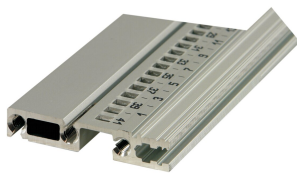

# Horizontal Rail, Rear, Type R-VT, Rugged, 84 HP

**CATALOG NUMBER**

**34566-784**

Combinations of horizontal rails and side panels

„+“ can be combined, „-“ combination not recommended

		Light 1.1	Flexibel 1.1	Heavy 1.1	Rugged 1.1
Horizontal rail	Horizontal rail	+	+	+	+
Horizontal rail	Horizontal rail	+	+	+	+
Horizontal rail	Horizontal rail	+	+	-	-
Horizontal rail	Horizontal rail	+	+	-	-

The horizontal rail, type rugged VT enables the direct assembly of a backplane.

**CERTIFICATIONS**

**FEATURES**

Type R-VT "rugged" horizontal rail with 3-hole fixing for increased robustness

Aluminum extrusion, anodized finish, conductive contact surface

**PRODUCT ATTRIBUTES**

Rack Width: 84HP

Package Quantity: 1

Finish: Anodized

Length: 431.8mm

Material: Aluminum

Product Family: EuropacPRO

Product Type: Horizontal Rail

Type: Rugged, VT

Works With: Subracks