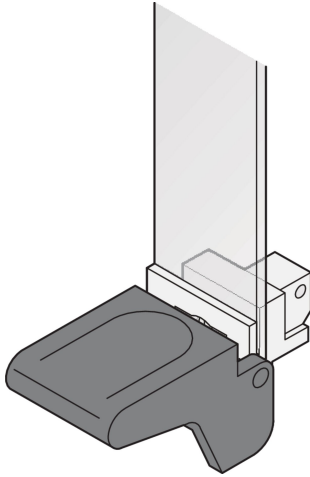

Extractor Handle Key Form 1

Extractor handle key form 1, can be used to extract PCBs. The handles are available in black or grey and top and bottom versions.

CERTIFICATIONS

FEATURES

Handle UL 94 V-0, bearing Zn die-cast

At 6 U, the printed board location can be offset 1 HP to the right by swapping the upper and lower handles. This creates space for SMD components on the left hand side

Please order the collar screws separatly.

SPECIFICATIONS

- Type:** Extractor
- Works With:** Front Panels
- Product Type:** Handle
- Material:** Polycarbonate

Table 1/1				
Catalog Number	Color	Package Quantity	Handle Type	Flammability Rating

20817-325	Grey	1	Extractor Form 1, Bottom	UL® 94V-0
20817-346	Black	1	Extractor Form 1, Top	UL® 94V-0
20817-345	Black	1	Extractor Form 1, Bottom	UL® 94V-0
20817-326	Grey	1	Extractor Form 1, Top	UL® 94V-0