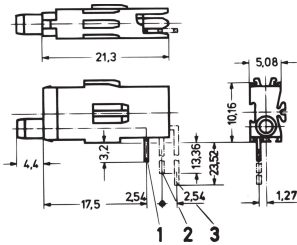

# Single LED Test Socket, Ø 2 mm

Test sockets for mounting plane 1 and 2, short and long type.

## FEATURES

Long type for mounting plane 1 and 2

Short type for mounting plane 1

## ADDITIONAL PRODUCT DETAILS

Required front panel drill hole: Ø 4 mm.

Dimensions of connecting pins: 0.3 × 0.6 mm.

Please take into consideration that deliveries may be carried out in the stated SPQs (SPQ, e.g. 5 pieces, 10 pieces, 50 pieces, etc.). Differing order quantities (e.g. 2 pieces) may be changed to the next possible delivery quantity = Standard Pack Quantity.