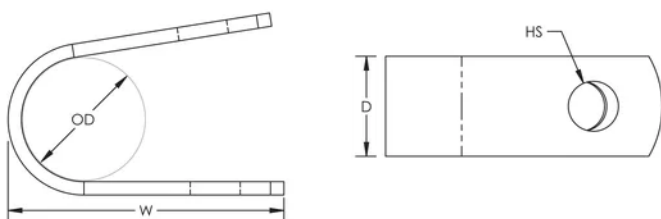

Single Hole Cable Strap

CERTIFICATIONS

FEATURES

Secures lightning protection conductors and prevents displacement

Mechanically secured with screws or nails

SPECIFICATIONS

Table 1/2

Catalog Number	Article Number	Material	Outer Diameter (OD)	Depth (D)	Width (W)	Hole Size (HS)
PC010C	711390	Copper	10 mm	15mm	42 mm	7 mm
LPC801		Copper	11.91 mm	9.84mm	25 mm	4.76 mm
PC008A	711370	Aluminum	7 mm	10mm	28 mm	5 mm
LPC805		Copper	12.7 mm	15.88mm	31.75 mm	7.14 mm
LPA805		Aluminum	12.7 mm	15.88mm	31.75 mm	7.14 mm

ADDITIONAL PRODUCT DETAILS

Typically installed every 3' (0.9 m) of conductor.

DIAGRAMS

WARNING

nVent products shall be installed and used only as indicated in nVent's product instruction sheets and training materials. Instruction sheets are available at www.nvent.com and from your nVent customer service representative. Improper installation, misuse, misapplication or other failure to completely follow nVent's instructions and warnings may cause product malfunction, property damage, serious bodily injury and death and/or void your warranty.