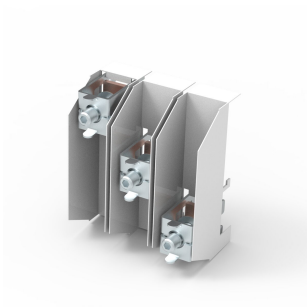

# Connection Set, W060

Connection terminal, 3 pole without cover.

## FEATURES

---

Description: Connection set, 3-pole without cover cap.

Rated voltage: 690 V

Width: 153

Pack quantity: 1 pc.

Approvals: CSA, UL, GL

## SPECIFICATIONS

Table 1/1

Catalog Number	Height	Width	Depth	Material	Finish	Color
01537	100mm	153mm	25mm	Steel	Powder Coated	Light Gray
01538	100mm	153mm	25mm	Steel	Powder Coated	Light Gray