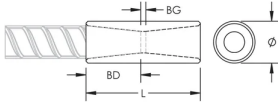

PRODUCT ATTRIBUTES

Material: Stainless Steel Duplex 2205 (EN 1.4462)

Finish: Plain

Rebar Size, Metric: 25 mm

Rebar Size, US: #8

Rebar Size, Canada: 25M

Diameter (Ø): 35 mm

Length (L): 97mm

Bar Depth (BD): 40mm

Bar Gap (BG): 17mm

Unit Weight: 0.43 kg

Designed to Meet: AASHTO;ABNT NBR 8548:1984;ACI 318 Type 1 (125% Specified Yield);ACI 318 Type 2 (Specified Tensile);ACI 349;ACI 359;AS3600

ADDITIONAL PRODUCT DETAILS

Bar dimensions and weights listed may vary by region. Coupler sizes not shown may be available by special order. Contact your nVent LENTON representative for more information.

DIAGRAMS

WARNING

nVent products shall be installed and used only as indicated in nVent's product instruction sheets and training materials. Instruction sheets are available at www.nvent.com and from your nVent customer service representative. Improper installation, misuse, misapplication or other failure to completely follow nVent's instructions and warnings may cause product malfunction, property damage, serious bodily injury and death and/or void your warranty.