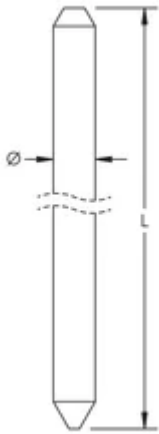

DIAGRAMS

WARNING

---

nVent products shall be installed and used only as indicated in nVent's product instruction sheets and training materials. Instruction sheets are available at www.nvent.com and from your nVent customer service representative. Improper installation, misuse, misapplication or other failure to completely follow nVent's instructions and warnings may cause product malfunction, property damage, serious bodily injury and death and/or void your warranty.

Our powerful portfolio of brands:

CADDY ERICO HOFFMAN ILSCO SCHROFF TRACHTE