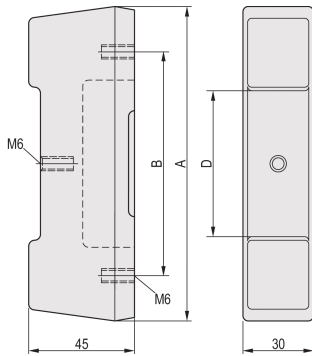

CompacPRO Rear Foot

The rear foot enables the assembly of the rear hood.

CERTIFICATIONS

FEATURES

PU foam, black

SPECIFICATIONS

- Works With:** Cases
- Product Family:** RatiopacPRO; RatiopacPRO AIR; CompacPRO; PropacPRO; Inpac
- Product Type:** Foot
- Type:** Foot
- Material:** Polyurethane

Table 1/1

Catalog Number	Rack Height	Package Quantity
20823-669	4U	1
20823-668	3U	2

WARNING

nVent products shall be installed and used only as indicated in nVent's product instruction sheets and training materials. Instruction sheets are available at www.nvent.com and from your nVent customer service representative. Improper installation, misuse, misapplication or other failure to completely follow nVent's instructions and warnings may cause product malfunction, property damage, serious bodily injury and death and/or void your warranty.