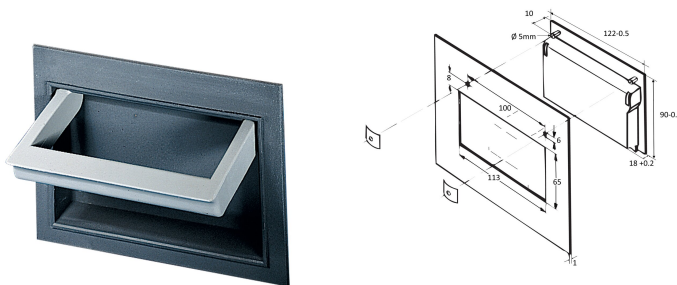

Folding Plastic Handle

CATALOG NUMBER

10505-014

Folding handles can be used instead of the pre-mounted handles shells.

CERTIFICATIONS

FEATURES

Static load-carrying capacity 20 kg/pair

Lock-in in folded and unfolded position

For case protection class up to IP 40

PRODUCT ATTRIBUTES

Product Type: Handle

Type: Static

Works With: Cases

Handle Type: Folding Handle

Material: Polyamide 6

Color: Grey