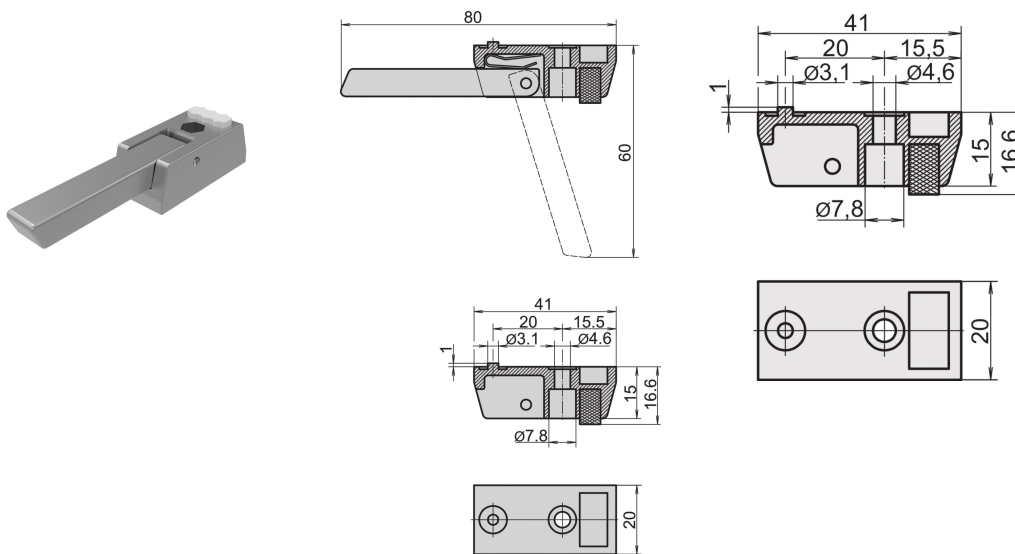

## CATALOG NUMBER

**10603-002**

The tip-up feet from aluminum die cast material enable mounting on the bottom plate of a case. Available with or without tip-up function. Color RAL 9006 White Aluminum.

## FEATURES

Positioning of case is secured by anti-slip rubber inserts

Can be used instead of standard feet

Load-carrying capacity: 50 kg per foot, max case weight 40 kg

Mounting holes are provided in bottom cover of the cases