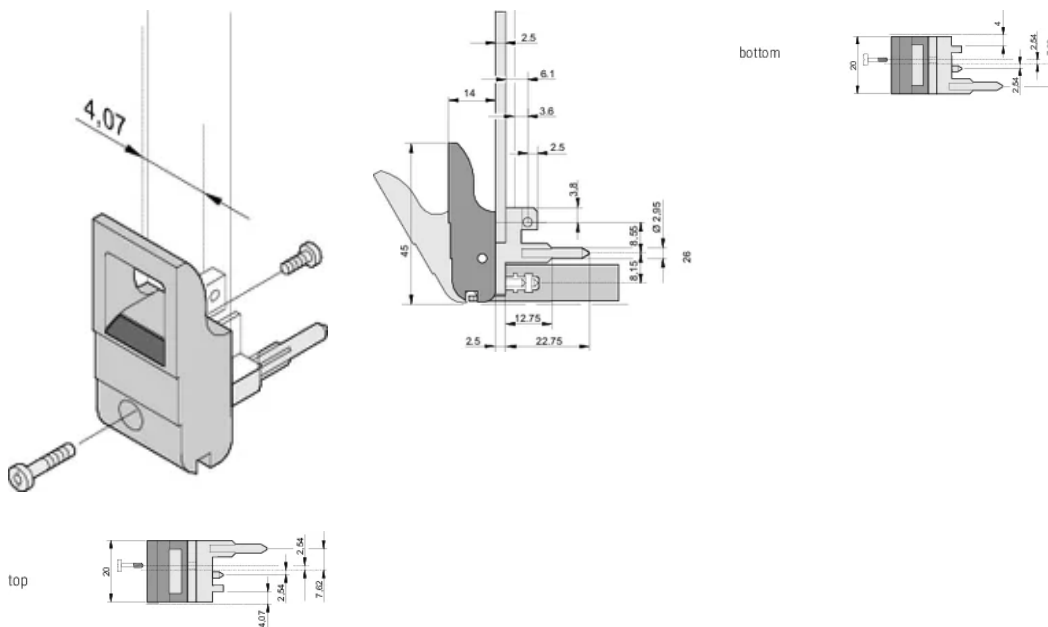

CERTIFICATIONS

FEATURES

Suitable for insertion and extraction forces up to 700 N (per pair)

In accordance with IEEE 1101.10 and IEC 60297-3-102

A microswitch can be mounted

With locking

With integrated alignment pin for perforated strip

Product Type: Handle

Type: Inserter/Extractor, Standard

Works With: Front Panels

Gross Weight: 0.235kg

ADDITIONAL PRODUCT DETAILS

Please order Coding pegs and Microswitch separately.

DIAGRAMS

WARNING