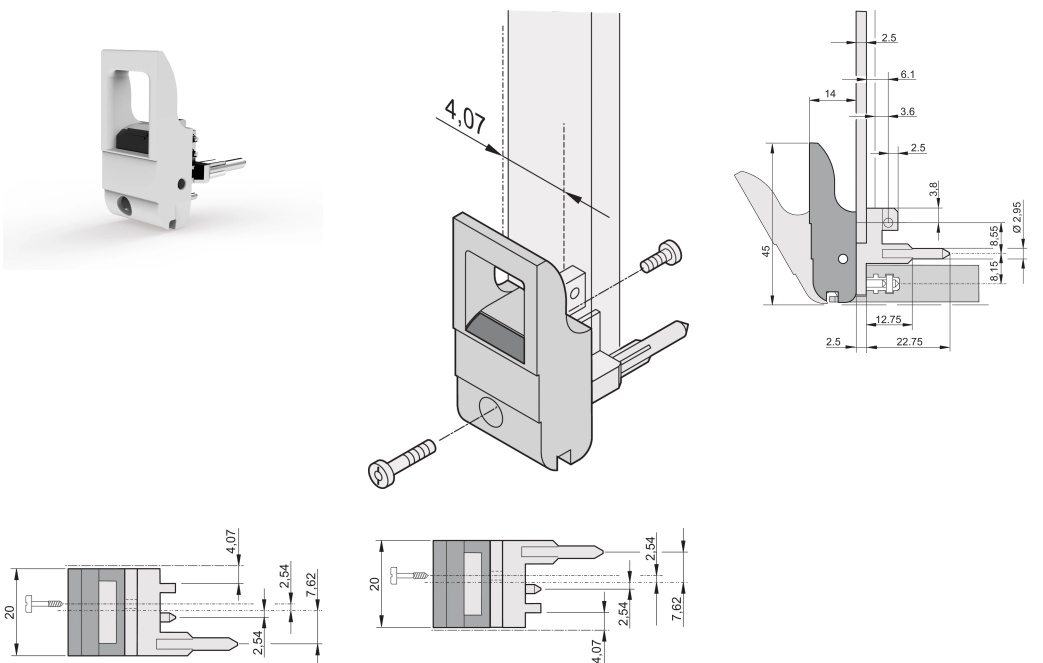

Insertor/Extractor Handle Type IET, Grey Lever, Black Button, Bottom, 10 Pieces

CATALOG NUMBER

20817-660

The inserter/extractor handle, type IET in accordance with IEEE 1101.10. Two of these handles can overcome a single lever force of 700 N (per pair).

CERTIFICATIONS

FEATURES

Suitable for insertion and extraction forces up to 700 N (per pair)

In accordance with IEEE 1101.10 and IEC 60297-3-102

A microswitch can be mounted

With locking

With integrated alignment pin for perforated strip

Codeable i.a.w. IEEE 1101.10 and IEC 60297-3-103

PRODUCT ATTRIBUTES

Package Quantity: 10

Handle Type: IET; Bottom Front; Top Rear I/O

Flammability Rating: UL® 94V-0

Color: Grey

Complies With: EN 45545-2

Material: Polycarbonate

Product Type: Handle

Type: Inserter/Extractor, Standard

Works With: Front Panels

Gross Weight: 0.235kg

ADDITIONAL PRODUCT DETAILS

Please order Coding pegs and Microswitch separately.

DIAGRAMS

WARNING