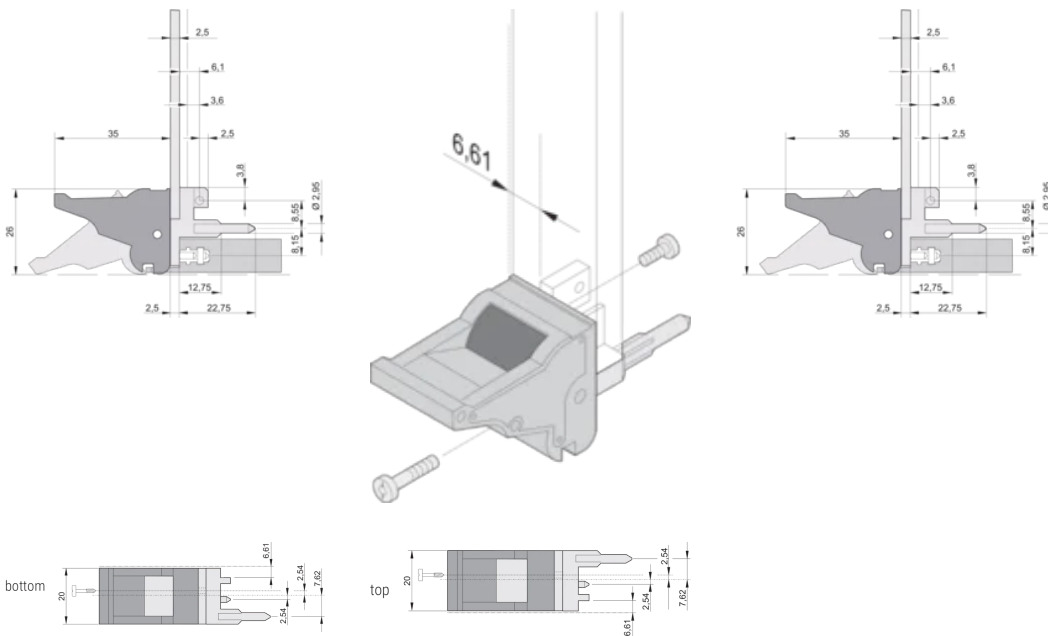

CERTIFICATIONS

FEATURES

Suitable for insertion and extraction forces up to 700 N (per pair)

In accordance with IEEE 1101.10 and IEC 60297-3-102

A microswitch can be mounted

0.1" offset is used for PSUs with SMD Plus

Type: Inserter/Extractor, 0.1" Offset

Works With: Front Panels

Gross Weight: 0.25kg

ADDITIONAL PRODUCT DETAILS

Please order Coding pegs and Microswitch separately.

DIAGRAMS

WARNING

nVent products shall be installed and used only as indicated in nVent's product instruction sheets and training materials. Instruction sheets are available at www.nvent.com and from your nVent customer service representative. Improper installation, misuse, misapplication or other failure to completely follow nVent's instructions and warnings may cause product malfunction, property damage, serious bodily injury and death and/or void your warranty.