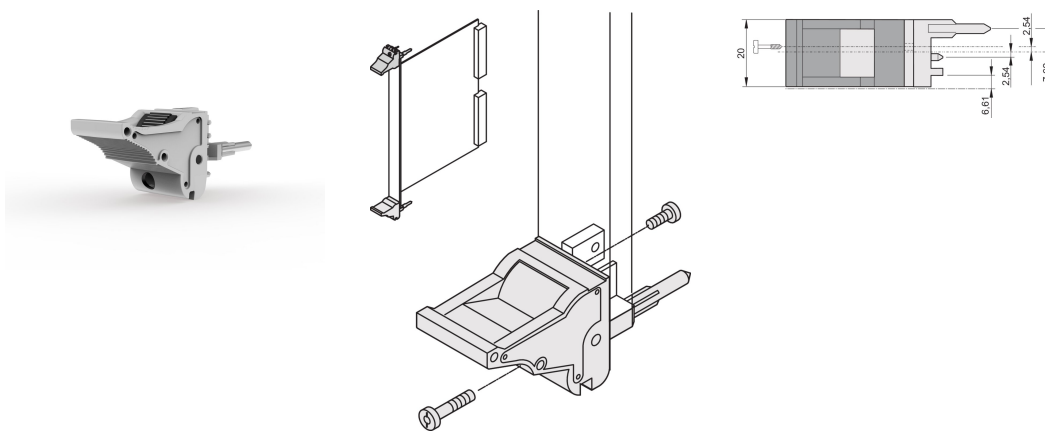

Insertor/Extractor Handle Type IEL, Grey Lever, Black Button, Bottom, 10 Pieces

CATALOG NUMBER

20817-690

The inserter/extractor handle, type IEL in accordance with IEEE 1101.10. 0,1" offset Two of these handles can overcome a single lever force of 700 N (per pair).

CERTIFICATIONS

FEATURES

Suitable for insertion and extraction forces up to 700 N (per pair)

In accordance with IEEE 1101.10 and IEC 60297-3-102

A microswitch can be mounted

0.1" offset is used for PSUs with SMD Plus

PRODUCT ATTRIBUTES

Package Quantity: 10

Handle Type: IEL; Bottom Front

Flammability Rating: UL® 94V-0

Color: Grey

Complies With: EN 45545-2

Material: Polycarbonate

Product Type: Handle

Type: Inserter/Extractor, 0.1" Offset

Works With: Front Panels

Gross Weight: 0.25kg

ADDITIONAL PRODUCT DETAILS

Please order Coding pegs and Microswitch separately.

DIAGRAMS

WARNING

nVent products shall be installed and used only as indicated in nVent's product instruction sheets and training materials. Instruction sheets are available at www.nvent.com and from your nVent customer service representative. Improper installation, misuse, misapplication or other failure to completely follow nVent's instructions and warnings may cause product malfunction, property damage, serious bodily injury and death and/or void your warranty.