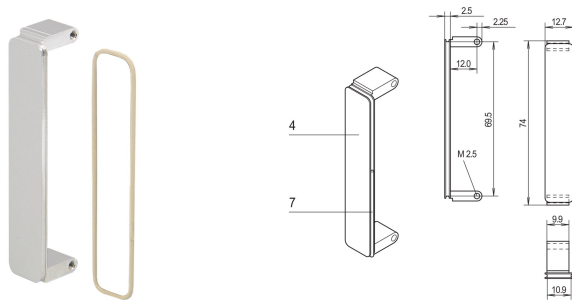

# PMC Mezzanine Front Panel, Non-Shielded, Chrome Plated Zinc Die-Cast

## CATALOG NUMBER

**20835-929**

Mezzanine front panel is fitted into PMC front panel cut-outs. Available in different treatments.

## PRODUCT ATTRIBUTES

Product Type: Front Panel

Type: Front Panel without Handle

Mounting: Screw-on Front

EMC Shielding: No (Retrofittable)

Material: Zinc

Front Finish: Chrome Plated

Rear Finish: Chrome Plated

Treated Edges: Yes

Height: 74mm

Width: 12.7mm

Complies With: PMC Mezzanine, IEEE P1386

Package Quantity: 10

Net Weight: 0.23kg