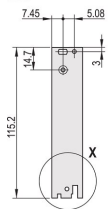

3 HE

6 HE

4 TE

5 TE

Plug-in unit, with IEL inserter/extractor black handle, 6 U, front assembly. The U-shaped front panel enable shielding with a textile gasket.

CERTIFICATIONS