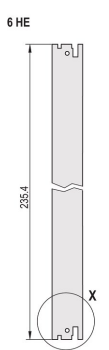

# Plug-In Unit Kit With IEL Handle, Shielded, Black, 6 U, 6 HP

CATALOG NUMBER

---

**20848-594**

3 HE

6 HE

4 TE

5 TE

Plug-in unit, with IEL inserter/extractor black handle, 6 U, front assembly. The U-shaped front panel enable shielding with a textile gasket.

## PRODUCT ATTRIBUTES

---

Rack Width: 6HP

Package Quantity: 1

Handle Type: IEL

Mounting: Screw-on Front; Screw-on Rear IO

Gasket Type: Textile EMC

Front Finish: Anodized

Rear Finish: Etched

Treated Edges: No

Complies With: IEC 60297-3-102; IEEE 1101.10; IEC 60297-3-103; IEEE 1101.1/11

EMC Shielding: Yes

Finish: Anodized; Passivated

Height (H): 261.8mm

Material: Aluminum

Product Type: Front Panel