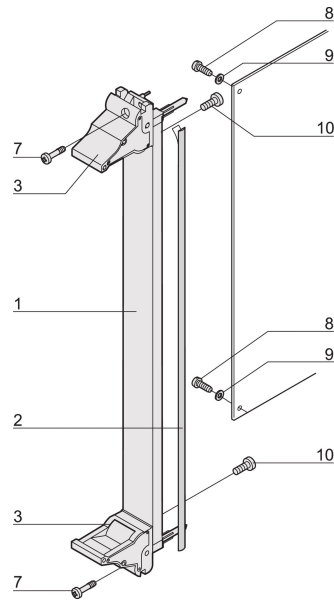

3 HE

6 HE

4 TE

5 TE

Plug-in unit, with IEL inserter/extractor black handle, 6 U, front assembly. The U-shaped front panel enable shielding with a textile gasket.

CERTIFICATIONS