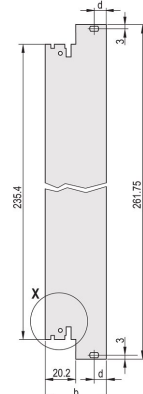

3 HE

6 HE

4 TE

5 TE

Plug-in unit, with IEL inserter/extractor black handle, 6 U, front assembly. The U-shaped front panel enable shielding with a textile gasket.

CERTIFICATIONS