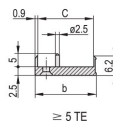

3 HE

6 HE

4 TE

5 TE

Plug-in unit, with IEL inserter/extractor black handle, 6 U, front assembly. The U-shaped front panel enable shielding with a textile gasket.

CERTIFICATIONS