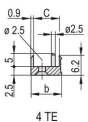

3 HE

6 HE

4 TE

5 TE

Plug-in unit, with IEL inserter/extractor black handle, 6 U, front assembly. The U-shaped front panel enable shielding with a textile gasket.

CERTIFICATIONS