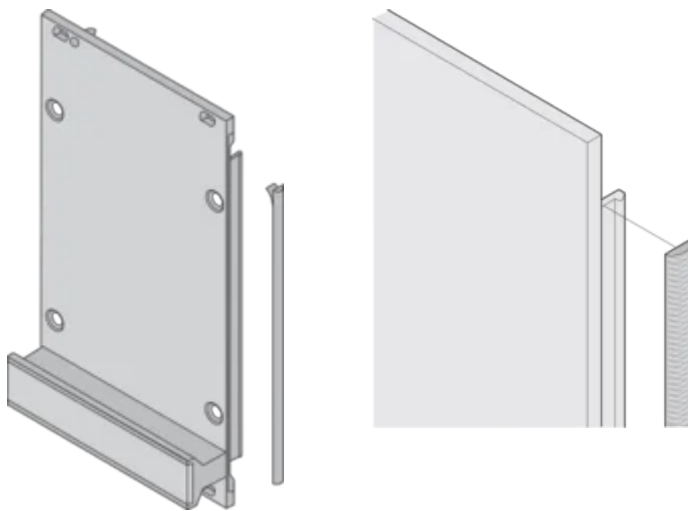

Height (H): 52mm

Material: Thermoplastic Elastomer

Product Family: EuropacPRO; RatiopacPRO; RatiopacPRO AIR; PropacPRO; Frame Type Plug-In Unit

Product Type: Shielding Kit

Width (W): 3.8mm

Works With: Subracks; Cases; Front Panels

Flammability Rating: UL® 94V-0

Gross Weight: 0.047kg

ADDITIONAL PRODUCT DETAILS

EMC gaskets (textile) are required for shielding the front panels.

DIAGRAMS

WARNING

---

nVent products shall be installed and used only as indicated in nVent's product instruction sheets and training materials. Instruction sheets are available at www.nvent.com and from your nVent customer service representative. Improper installation, misuse, misapplication or other failure to completely follow nVent's instructions and warnings may cause product malfunction, property damage, serious bodily injury and death and/or void your warranty.