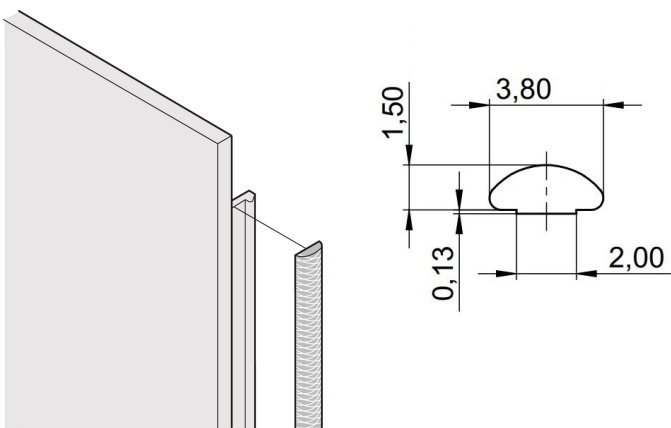

## CATALOG NUMBER

**21101-857**

The textile EMC gaskets are inserted into a slot on the right hand side of the U-shaped front panels. The gaskets are glued to the front panel.

## FEATURES

Textile EMC gasket is affixed laterally on the front panel or in the groove of the right-hand profile as appropriate.

Profile seal is bonded onto the contact surface of the 19" bracket or of the rear angle and sets up the conductive connection to the U-shaped front panels