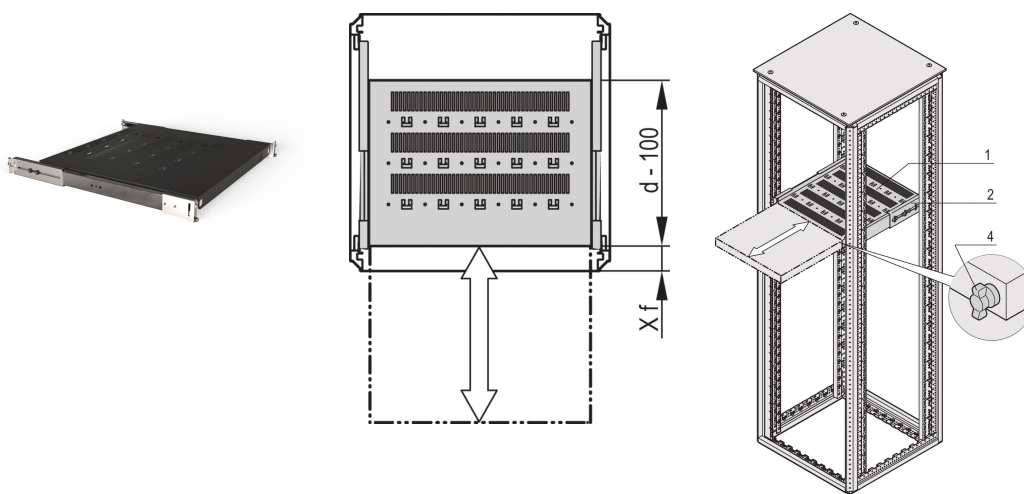

# Varistar CP | 19" Telescopic Shelf, 70 kg, 800W 700D, RAL 7021

## CATALOG NUMBER

21130-374

Varistar, Novastar and Eurorack 19" Shelf, Stationary with 70 kg load capacity, perforated for ease of assembly.

## FEATURES

Perforated cut-outs for assembling cable ties

Static load-carrying capacity 70 kg

Incl. telescopic slides

Locking with T-bar lock possible

St, 1.5 mm

Hammer head perforation for assembly with cable ties

## PRODUCT ATTRIBUTES

Type: Telescopic Shelf

Width: 600mm

Depth: 565mm

Package Quantity: 1

Color: Black Grey

Color Code: RAL 7021

Finish: Powder Coated