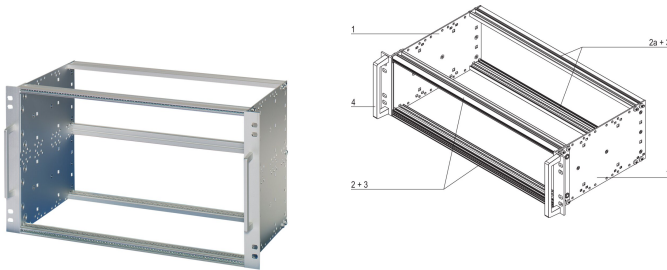

EuropacPRO 19" Subrack Kit for Railway, Retrofit Shielding, EN 50155, 3 U, 84 HP, 235 mm

CATALOG NUMBER

21500-077

Subrack for Railway applications, conform to EN50155 standard, non-shielded.

CERTIFICATIONS

FEATURES

Shock and vibration tested to EN 50155, part 12.2.11

The 19" bracket is firmly fixed to the side panel (tox-cold welded) and is especially suited for high mechanical stresses (vibration resistance)

Modifications such as cutouts, different finishes or dimensions available

IP 20, in accordance with IEC 60529

The double 19" screwing position adds to additionally safety (NFF standard)

Supplied as space-saving flat-pack

PRODUCT ATTRIBUTES

Rack Height: 3U