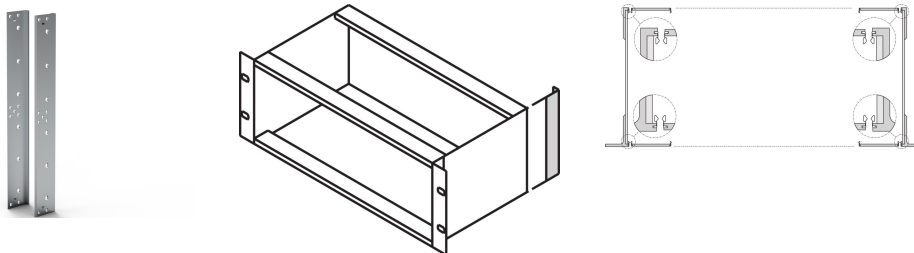

# EuropacPRO Rear Angle for Stainless Steel EMC Gasket for Side Panel, 6 U

## CATALOG NUMBER

**24561-498**

EuropacPro rear angle for Stainless Steel EMC Gasket, constructed out of Aluminum extrusion with clear passivated surface. Rear hood cannot be mounted simultaneously.

## PRODUCT ATTRIBUTES

Rack Height: 6U

Package Quantity: 2

Material: Aluminum

Product Family: EuropacPRO

Product Type: Cover

Type: Rear Angle

Works With: Subracks