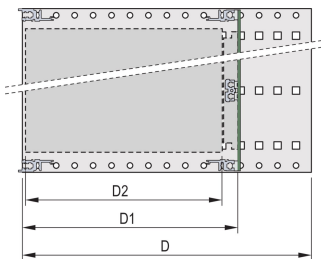

EuropacPRO 19" Subrack Kit for Backplane, Retrofit Shielding, 3 U, 175 mm

CATALOG NUMBER

24563-131

Non-shielded subrack for backplane mounting.

CERTIFICATIONS

FEATURES

Subrack with side panel type F ("flexible"), front 19" bracket included, depth-adjustable 19" bracket sold separately (not included in items delivered)

Rear horizontal rail for backplane mounting with insulation strip

Aluminum construction

IP 20, in accordance with IEC 60529

Modifications such as cutouts, different finishes or dimensions available