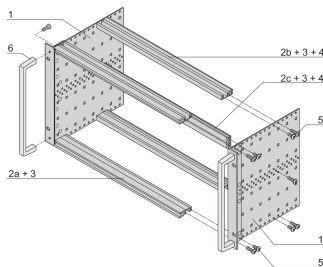

EuropacPRO 19" Subrack Kit for Backplane, Heavy, Retrofit Shielding, With Front Handle, 6 U, 355 mm

CATALOG NUMBER

24567-464

Non-EMC shielded subrack for backplane mounting, heavy version with tox welded side panels and front handle.

CERTIFICATIONS

FEATURES

Subrack with side panel type H ("Heavy"), 19" bracket is firmly fixed to side panel (tox-cold welded)

Supplied as space-saving flat-pack

Rear horizontal rail for backplane mounting with insulation strip

Horizontal rail type "Heavy"

Shock and Vibration resistance up to 5 g

IP 20, in accordance with IEC 60529

Shock and vibration tested to the German "Bahn" standards BN 411002, BN 411003

Internal and external dimensions in accordance with: IEC 60297-3-100, -101, IEEE 1101.1