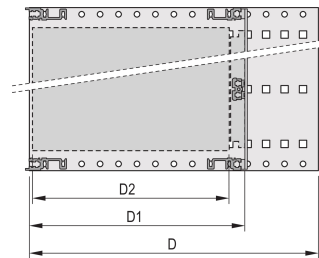

EuropacPRO 19" Subrack Kit for Backplane, Heavy, Retrofit Shielding, With Front Handle, 6 U, 355 mm

CATALOG NUMBER

24567-464

Non-EMC shielded subrack for backplane mounting, heavy version with tox welded side panels and front handle.

CERTIFICATIONS