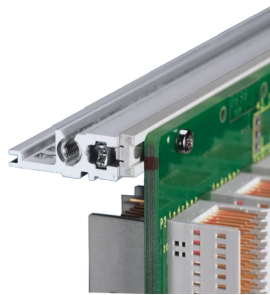

EuropacPRO 19" Subrack Kit for Backplane, Heavy, Retrofit Shielding, With Front Handle, 6 U, 355 mm

CATALOG NUMBER

24567-464

Non-EMC shielded subrack for backplane mounting, heavy version with tox welded side panels and front handle.

CERTIFICATIONS

FEATURES

Subrack with side panel type H ("Heavy"), 19" bracket is firmly fixed to side panel (tox-cold welded)

Supplied as space-saving flat-pack

Rear horizontal rail for backplane mounting with insulation strip

Horizontal rail type "Heavy"

Shock and Vibration resistance up to 5 g

IP 20, in accordance with IEC 60529

Shock and vibration tested to the German "Bahn" standards BN 411002, BN 411003

Internal and external dimensions in accordance with: IEC 60297-3-100, -101, IEEE 1101.1

Gasket Type: Stainless Steel EMC

Shock and Vibration Tolerance: 5g (force)

Handle Included: Yes

Mounting: Rack

Complies With: IEC 60297-3-103

EMC Shielding: No

Finish: Anodized; Passivated

Material: Aluminum