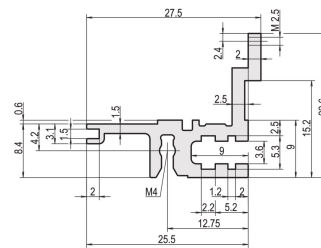

Horizontal Rail, Rear, Type L-MZ, Light, With Z-Rail, 28 HP

CATALOG NUMBER

34560-828

Combinations of horizontal rails and side panels

	Aluminum rail	Aluminum rail with Z-rail	Aluminum rail with Z-rail and side panel	Aluminum rail with Z-rail and side panel with Z-rail
Aluminum rail	-	+	+	+
Aluminum rail with Z-rail	+	+	+	+
Aluminum rail with Z-rail and side panel	+	+	-	-
Aluminum rail with Z-rail and side panel with Z-rail	+	+	-	-

+ = can be combined, - = combination not recommended
 + = recommended for use, - = not recommended for use

The horizontal rail, type light with MZ enables the use of DIN connectors. The connectors are in accordance with EN 60603-2.

CERTIFICATIONS

FEATURES

For directly mounting connectors complying with EN 60603 (DIN 41612)

With Z-rail for low mechanical load (L-MZ)

Aluminum extrusion, anodized finish, conductive contact surface

PRODUCT ATTRIBUTES

Rack Width: 28HP

Package Quantity: 1

Finish: Anodized

Length: 147.32mm

Material: Aluminum

Product Family: EuropacPRO; RatiopacPRO; RatiopacPRO AIR; CompacPRO; PropacPRO

Product Type: Horizontal Rail

Type: Light, MZ