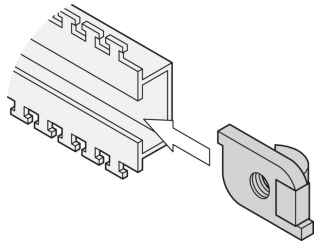

Slide Nut Kit for C-Rail

C-Rails are for better cable management. Installation generally behind the 19" uprights. They are compatible with standard cable clabs.

CERTIFICATIONS

FEATURES

Slide nut for C-profiles

SPECIFICATIONS

Product Type: Nut
Material: Steel

Table 1/1

Catalog Number	Package Quantity	Type	Works With
21101-127	100	Slide Nut	
21120-140	100	Slide Nut	Varistar CP

WARNING

nVent products shall be installed and used only as indicated in nVent's product instruction sheets and training materials. Instruction sheets are available at www.nvent.com and from your nVent customer service representative. Improper installation, misuse, misapplication or other failure to completely follow nVent's instructions and warnings may cause product malfunction, property damage, serious bodily injury and death and/or void your warranty.