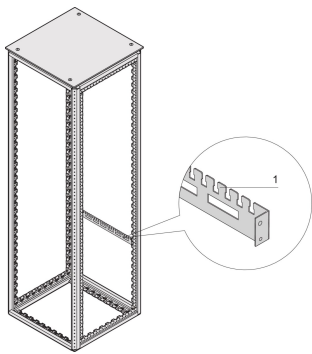

# Varistar CP Cable Support Rail for Cabinet Width

Varistar CP horizontal cable support rail in the cabinet width. Mounted directly at the frame.

## FEATURES

For cable shells (bottom row) and for cable ties, resp. Velcro (top row)

For cable ducting in rear area of cabinet