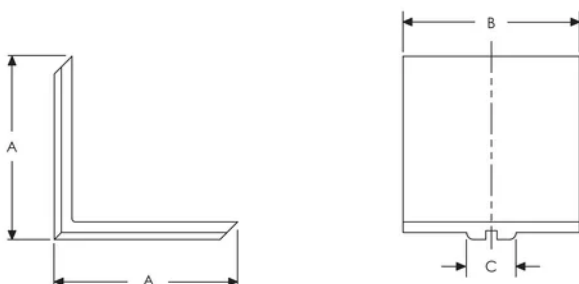

Air Duct Corner Protector

FEATURES

Includes rib to keep the wire rope in place

Prevents the wire rope from damaging the duct

SPECIFICATIONS

Table 1/1

Catalog Number	Article Number	Material	Color	A	B	C
SLADCP	195851	Polyvinylchloride	Black	52 mm	50 mm	14 mm

DIAGRAMS

WARNING

nVent products shall be installed and used only as indicated in nVent's product instruction sheets and training materials. Instruction sheets are available at www.nvent.com and from your nVent customer service representative. Improper installation, misuse, misapplication or other failure to completely follow nVent's instructions and warnings may cause