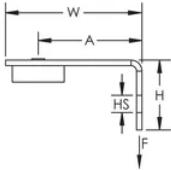

ADDITIONAL PRODUCT DETAILS

Static Load represents the static load of the nail gun insert assembly. Please consult with the nail manufacturer to evaluate the static load of the nail and type of concrete used for the installation. Maximum load is the lesser of the static load from the nail manufacturer or the published load for the assembly.

Nail gun insert is compatible with BeA® CN60-688ES, Hilti® BX 3, GX 3, DEWALT® Trak-It C3, SPIT® PULSA 40E, 800E, 700, 1000 or equivalent nailers.

DIAGRAMS