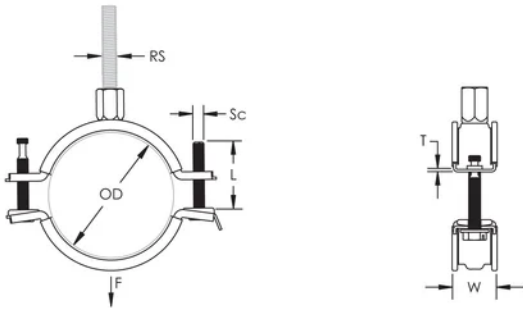

Combo head bolt works with slotted, hex, or Phillips drivers

Longer ears position the screw farther from the hanger, improving tool clearance when the screw is tightened

Combination nut can be attached to M8 or M10 threaded rod, simplifying material handling

Outer Diameter (OD): 19 - 25 mm

Rod Size (RS): M8;M10

NB/DN: 15

Pipe Size: 1/2"

Width (W): 20 mm

Thickness (T): 1 mm

Screw Diameter (Sc): 6

Screw Length (L): 32mm

Static Load: 1000N

ADDITIONAL PRODUCT DETAILS

Lining is EPDM rubber.

DIAGRAMS

WARNING

nVent products shall be installed and used only as indicated in nVent's product instruction sheets and training materials. Instruction sheets are available at www.nvent.com and from your nVent customer service representative. Improper installation, misuse, misapplication or other failure to completely follow nVent's instructions and warnings may cause product malfunction, property damage, serious bodily injury and death and/or void your warranty.