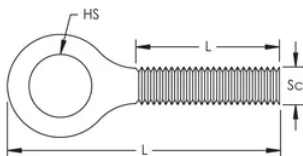

Eye Screw

FEATURES

Designed to accept nVent CADDY Speed Link wire rope or hook

SPECIFICATIONS

Finish: Electrogalvanized

Material: Steel

Table 1/1

Catalog Number	Article Number	Screw Diameter (Sc)	Screw Length (L)	Hole Size (HS)	Length (L)
SLEBM6	195854	6	20mm	7.2 mm	37.5mm
SLEBM8	195856	8	25mm	8.5 mm	50mm

DIAGRAMS