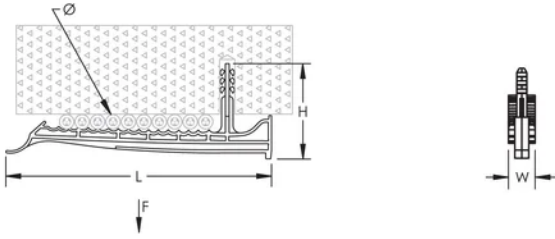

DIAGRAMS

WARNING

nVent products shall be installed and used only as indicated in nVent's product instruction sheets and training materials. Instruction sheets are available at www.nvent.com and from your nVent customer service representative. Improper installation, misuse, misapplication or other failure to completely follow nVent's instructions and warnings may cause product malfunction, property damage, serious bodily injury and death and/or void your warranty.

North America

+1.800.753.9221
Option 1 – Customer Care
Option 2 – Technical
Support

Europe

Netherlands:
+31 800-0200135
France:
+33 800 901 793

Europe

Germany:
800 1890272
Other Countries:
+31 13 5835404

APAC

Shanghai:
+ 86 21 2412 1618/19
Sydney:
+61 2 9751 8500

Our powerful portfolio of brands:

CADDY ERICO HOFFMAN ILSCO SCHROFF TRACHTE