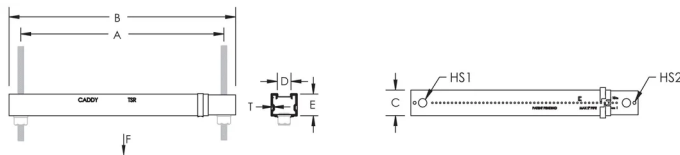

TSR1220N	366593	1330N	880N

ADDITIONAL PRODUCT DETAILS

Static Load 1 represents a distributed load for 12" - 20" (300 - 500 mm) installations and a point load for 12" - 16" (300 - 400 mm) installations. Static Load 2 represents a point load for 16" - 20" (400 - 500 mm) installations.

DIAGRAMS

WARNING

nVent products shall be installed and used only as indicated in nVent's product instruction sheets and training materials. Instruction sheets are available at www.nvent.com and from your nVent customer service representative. Improper installation, misuse, misapplication or other failure to completely follow nVent's instructions and warnings may cause product malfunction, property damage, serious bodily injury and death and/or void your warranty.

North America

+1.800.753.9221
Option 1 – Customer Care
Option 2 – Technical
Support

Europe

Netherlands:
+31 800-0200135
France:
+33 800 901 793

Europe

Germany:
800 1890272
Other Countries:
+31 13 5835404

APAC

Shanghai:
+ 86 21 2412 1618/19
Sydney:
+61 2 9751 8500

Our powerful portfolio of brands:

CADDY ERICO HOFFMAN ILSCO SCHROFF TRACHTE