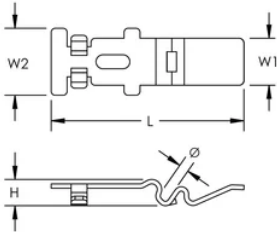

PEMSA Wire Basket Tray Quick Coupler, Black, 5 mm dia

Data Solutions

CATALOG NUMBER

WBTQSPL5BG

CERTIFICATIONS

FEATURES

Easy to use, quick connect feature

No additional hardware

Works with wide range of tray sizes and configurations

IEC 61537 load rating and earthing compliant

PRODUCT ATTRIBUTES

Article Number: 820723

Material: Steel

Finish: Electrogalvanized

Color: Black

Length (L): 97mm

Width 1 (W1): 23.5mm

Width 2 (W2): 33.5mm

Height (H): 13mm

Diameter (\varnothing): 5mm

DIAGRAMS

WARNING

nVent products shall be installed and used only as indicated in nVent's product instruction sheets and training materials. Instruction sheets are available at www.nvent.com and from your nVent customer service representative. Improper installation, misuse, misapplication or other failure to completely follow nVent's instructions and warnings may cause product malfunction, property damage, serious bodily injury and death and/or void your warranty.