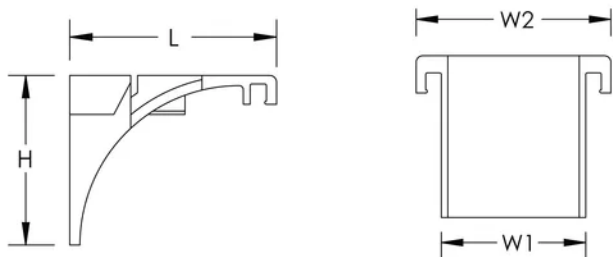

### SPECIFICATIONS

Table 1/2

Catalog Number	Article Number	Color	Material	Length (L)	Width 1 (W1)	Width 2 (W2)
WBTD RPOUTRD	820802	Red	Plastic	61mm	45mm	60mm

Table 2/2

Catalog Number	Article Number	Height (H)
WBTD RPOUTRD	820802	50mm

## DIAGRAMS

---