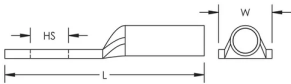

Table 2/2

Catalog Number	Article Number	Tool/Die Type
PKS1610H		M2M or M2H/RKM2, M3H or M3B/RKM3, MLB/RKML
RKS050019H	716546	M2M or M2H/RKM2, M3H or M3B/RKM3
RKS7012T	716656	M2M or M2H/RKM2, M3H or M3B/RKM3, MLB/RKML

DIAGRAMS

WARNING

nVent products shall be installed and used only as indicated in nVent's product instruction sheets and training materials. Instruction sheets are available at www.nvent.com and from your nVent customer service representative. Improper installation, misuse, misapplication or other failure to completely follow nVent's instructions and warnings may cause product malfunction, property damage, serious bodily injury and death and/or void your warranty.

North America

+1.800.753.9221
Option 1 – Customer Care
Option 2 – Technical
Support

Europe

Netherlands:
+31 800-0200135
France:
+33 800 901 793

Europe

Germany:
800 1890272
Other Countries:
+31 13 5835404