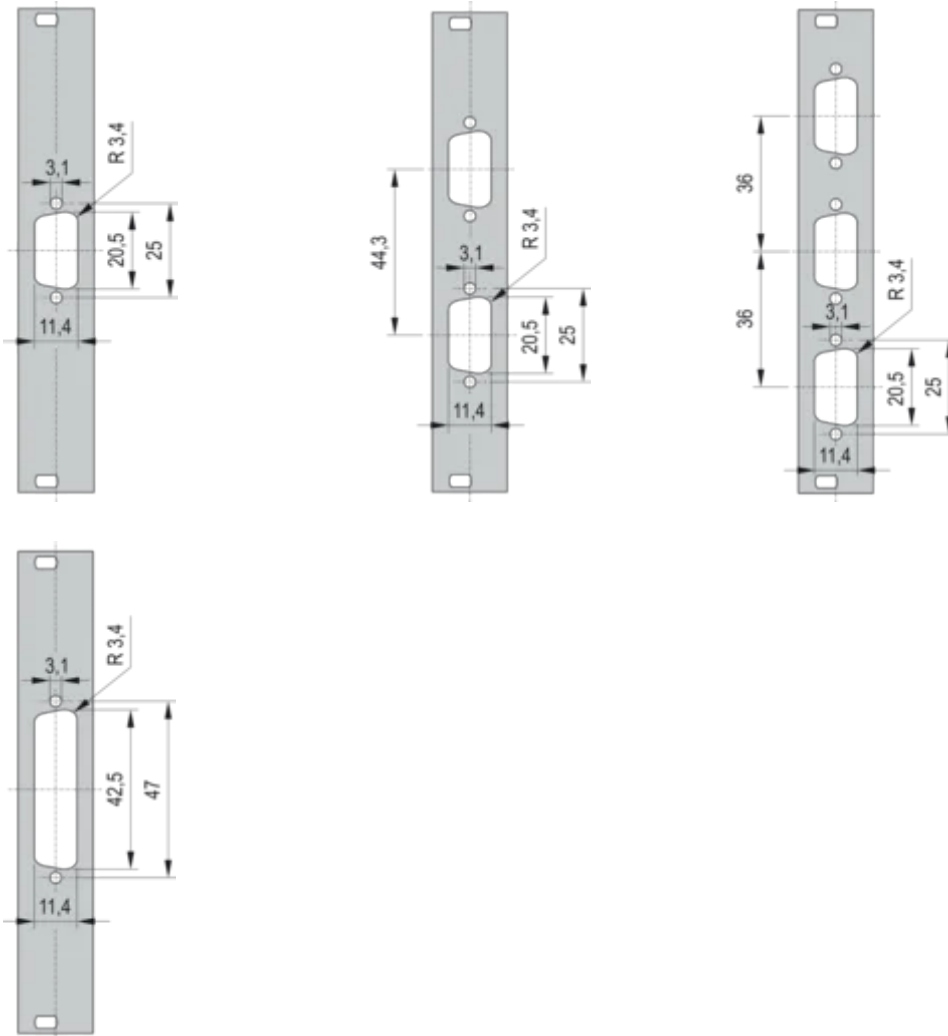

DIAGRAMS

WARNING

---

nVent products shall be installed and used only as indicated in nVent's product instruction sheets and training materials. Instruction sheets are available at www.nvent.com and from your nVent customer service representative. Improper installation, misuse, misapplication or other failure to completely follow nVent's instructions and warnings may cause product malfunction, property damage, serious bodily injury and death and/or void your warranty.