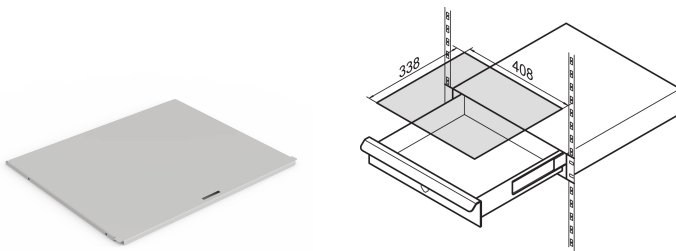

# Writing Surface for 19" Cabinet Drawers

## CATALOG NUMBER

**20110-060**

Writing surface to use with our 19" drawer. It is placed on the drawer andl can be lifted up when the drawer is open.

## FEATURES

The writing surface can be lifted up when the drawer is open

The writing surface matches any height

## PRODUCT ATTRIBUTES

Product Type: Cover

Works With: 19" Cabinets

Height: 1mm

Width: 408mm

Depth: 338mm

Material: Steel

Color: Light Grey