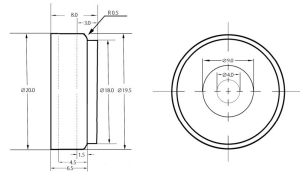

Rubber Foot Kit for Cases, screw-on version

CATALOG NUMBER

20603-011

The rubber foot can be mounted on the bottom cover of a case or chassis.

FEATURES

Rubber foot, screw-on version

The screw allows a fixing into a M4 nut or a nozzle in a sheet metal

PRODUCT ATTRIBUTES

Product Type: Foot

Type: Foot

Material: ABS

Color: Black

Package Quantity: 4

Diameter: 20mm

Flammability Rating: UL@ 94V-0

Gross Weight: 0.012kg

Height: 7.5mm

WARNING

nVent products shall be installed and used only as indicated in nVent's product instruction sheets and training materials. Instruction sheets are available at www.nvent.com and from your nVent customer service representative. Improper installation, misuse, misapplication or other failure to completely follow nVent's instructions and warnings may cause product malfunction, property damage, serious bodily injury and death and/or void your warranty.