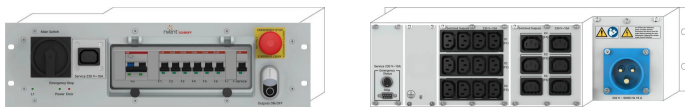

Rack Safety Plus, 3 U, 230 V AC, CEE

CATALOG NUMBER

21270-010

The nVent SCHROFF Rack Safety Plus unit is a 19" power distribution unit used to supply AC mains power to electrical or electronic devices as a central power switch. In addition it is equipped with an emergency stop function.

CERTIFICATIONS

FEATURES

19", 3 U Power Distribution Unit with Emergency Stop function

Supplies AC mains power to electrical or electronic devices as a central power switch

400 V 3-phase or 230 V 1-phase mains input with mains fuses

AC outputs with different connector types, switched by ON/OFF switch

Permanent AC Outputs (Service)

All outputs are protected by circuit breakers

The emergency stop function meets the requirements of EN 60947-5-1 and EN 60204-1 and is vandalism-proof

An additional external emergency stop push button can be connected to the system

PRODUCT ATTRIBUTES

Product Type: Power Distributor

Works With: Varistar CP; Novastar

Function: Emergency Stop

Input Voltage AC: 230V