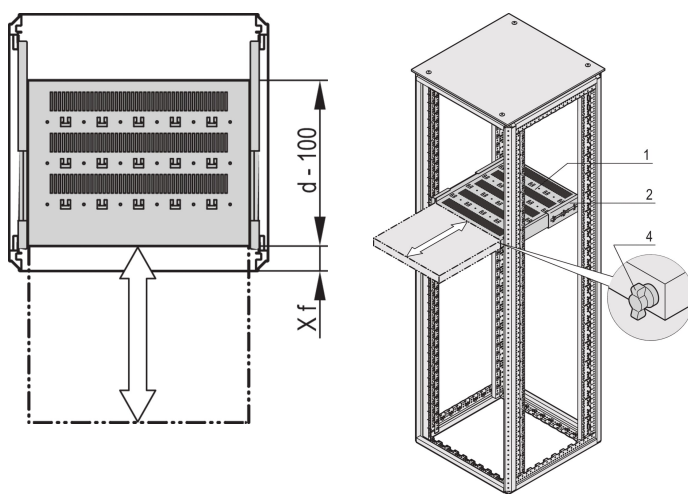

# Varistar CP | 19" Telescopic Shelf 70 kg, 800W 700D, RAL 7035

## CATALOG NUMBER

22130-374

Varistar, Novastar and Eurorack 19" Shelf, Stationary with 70 kg load capacity, perforated for ease of assembly.

## FEATURES

Perforated cut-outs for assembling cable ties

Static load-carrying capacity 70 kg

Incl. telescopic slides

Locking with T-bar lock possible

St, 1.5 mm

Hammer head perforation for assembly with cable ties

## PRODUCT ATTRIBUTES

Type: Telescopic Shelf

Width: 600mm

Depth: 800mm

Package Quantity: 1

Color: Black Grey

Color Code: RAL 7021

Finish: Powder Coated