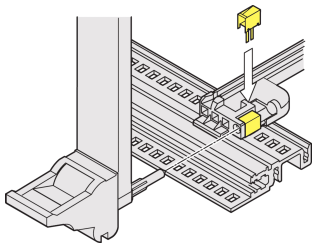

# Guide Rail With Coding IEEE ESD Clip, Alignment Pin

## CATALOG NUMBER

**24560-256**

ESD clip can be plugged into the keying/coding block of the guide rail with coding. Provides a conductive contact between the alignment pin of the inserter/extractor handle (IEL or IET) and the horizontal rail.

## FEATURES

Mounts in the bottom and top horizontal rail

For alignment pin to IEEE; can be plugged into the guide rails with coding and into the keying/coding block; provides conductive contact between the guide pin of the inserter/extractor handle (IEL or IET) and the horizontal rail