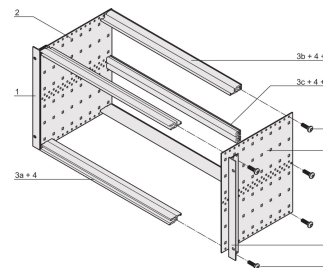

EuropacPRO 19" Subrack Kit for Backplane, Retrofit Shielding, 6 U, 175 mm

CATALOG NUMBER

24563-431

Non-shielded subrack for backplane mounting.

CERTIFICATIONS

FEATURES

Subrack with side panel type F ("flexible"), front 19" bracket included, depth-adjustable 19" bracket sold separately (not included in items delivered)

Rear horizontal rail for backplane mounting with insulation strip

Aluminum construction

IP 20, in accordance with IEC 60529

Modifications such as cutouts, different finishes or dimensions available

Supplied as space-saving flat-pack

Horizontal rail type "light"

Internal and external dimensions in accordance with: IEC 60297-3-100, -101, IEEE 1101.1

PRODUCT ATTRIBUTES

Rack Height: 6U

Depth: 175mm

Package Quantity: 1

For Mounting: Backplane

Board Depth: 160mm

Gasket Type: Stainless Steel EMC (retrofitable)

Handle Included: No

Mounting: Rack

Complies With: IEC 60297-3-103

EMC Shielding: No

Finish: Anodized; Passivated

Material: Aluminum