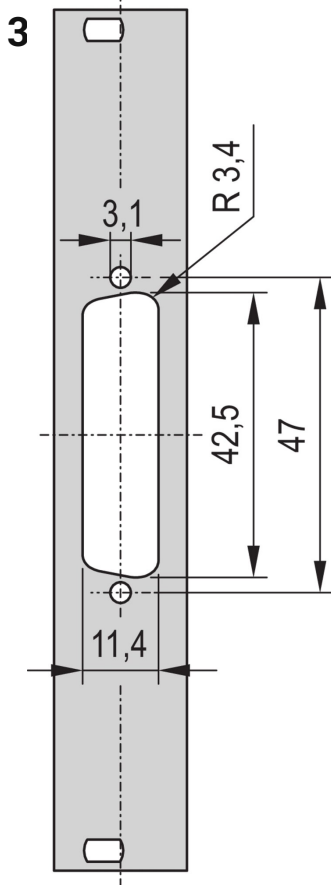

# 19" Front Panel With D-Sub Cutout, 1x25-pin, 3U, 4 HP, 2.5 mm, Al, RAL 7035

## CATALOG NUMBER

19" Front Panel with SUB-D Cut-Out or FDDI Cut-Out.

## FEATURES

19" Front Panel with Cutout for Sub-D, ST type 3 or FDDI

Number of Pins: (1) 25

Color Code: RAL 7035

Depth (D): 2.5mm

Finish: Powder Coated

Height (H): 128.4mm

Material: Aluminum

Product Type: Front Panel

Width (W): 19.98mm