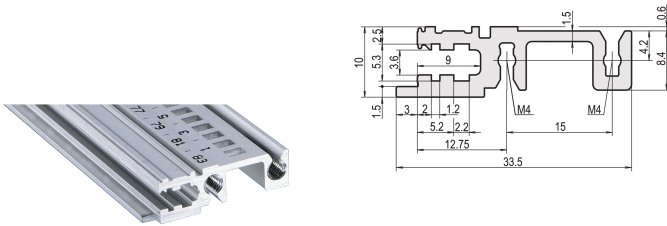

# Horizontal Rail Front, Type H-KD, Heavy, Short Lip, 63 HP

**CATALOG NUMBER**

**34560-263**

Combinations of horizontal rails and side panels

		"4" can be combined		"3" combination not recommended	
Horizontal rail	Standard 4" rail	-	+	+	+
	Standard 3" rail	+	+	+	+
	Standard 4" rail with notch	+	+	-	-
Horizontal rail	Light 1" rail	+	+	-	-
	Standard 3" rail	+	+	-	-
	Standard 4" rail	+	+	-	-
	Rugged 4" rail	+	+	-	-

Aluminum extrusion horizontal rail of the type H-KD (H-KD = Heavy, Short Lip) with a anodized surface and conductive contact surface. Printed HP markings for a quick optical positioning of the guide rails. Suitable for RatiopacPRO/-AIR and EuropacPRO/-rugged).

**CERTIFICATIONS**

**FEATURES**

Installation at top and bottom

Short lip (H-KD)

Aluminum extrusion, anodized finish, conductive contact surface

**PRODUCT ATTRIBUTES**

Rack Width: 63HP

Package Quantity: 1

Finish: Anodized

Length: 325.12mm

Material: Aluminum

Product Family: EuropacPRO; RatiopacPRO; RatiopacPRO AIR; CompacPRO; PropacPRO

Product Type: Horizontal Rail

Type: Heavy, KD

Works With: Subracks; Cases

Net Weight: 0.127kg