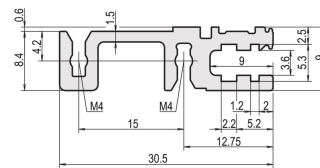

## CATALOG NUMBER

**34560-701**

Combinations of horizontal rails and side panels

	Aluminum 1	Aluminum 2	Aluminum 3	Aluminum 4
Aluminum 1	-	+	+	+
Aluminum 2	+	+	+	+
Aluminum 3	+	+	-	-
Aluminum 4	+	+	-	-

+ = can be combined    - = combination not recommended    + = suitable for rugged

+ = suitable for direct backplane mounting    + = suitable for heavy duty backplane for extreme environments

+ = suitable for light    + = suitable for double

Side panel: Light 1, Double 2, Heavy 3, Rugged 4