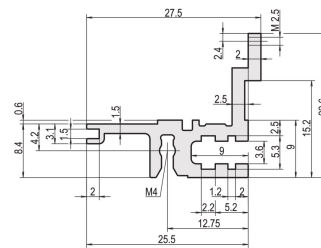

## CATALOG NUMBER

**34560-840**

Combinations of horizontal rails and side panels

\* = can be combined, - = combination not recommended

Aluminum	-	+	+	+
Aluminum	+	+	+	+
Aluminum	+	+	-	-
Horizontal rail	+	+	-	-
Side panel	Light 1	Medium 2	Heavy 3 H	Flagged 4 B

## PRODUCT ATTRIBUTES

Rack Width: 40HP

Package Quantity: 1

Finish: Anodized

Length: 208.28mm

Material: Aluminum

Product Family: EuropacPRO; RatiopacPRO; RatiopacPRO AIR; CompacPRO; PropacPRO

Product Type: Horizontal Rail