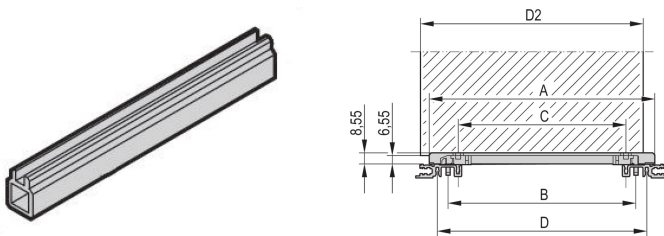

Guide Rail Multi Piece, Mid-Piece, Plastic Extrusion, 160 mm, 2 mm Groove Width, Grey, 10 Pieces

CATALOG NUMBER

34564-891

Guide rail mid-piece for individual multi-piece guide rails out of plastic or Aluminum extrusion. Suitable for Standard, Accessory, 4.4" PCB types and end pieces with coding.

CERTIFICATIONS

FEATURES

Middle profile for mounting guide rails for 2 mm groove width

2 plastic end pieces are required; these are pushed on to both ends of the middle profile

Guide rails can be clipped into horizontal rails (Al extrusion) or into 1.5 mm thick plates

Storage temperature: from -40 °C ... 130 °C

PRODUCT ATTRIBUTES

Material: PVC

Color: Grey

Package Quantity: 1

Board Depth: 160mm

Groove Width: 2

Color Code: RAL 7035

Delivery may be in Standard Pack Quantity (SPQ). Pricing is per individual item.

One guide rail consists of 1 pair of head pieces and 1 profile piece.

Please take into consideration that deliveries may be carried out in the stated SPQs (SPQ, e.g. 5 pieces, 10 pieces, 50 pieces, etc.). Differing order quantities (e.g. 2 pieces) may be changed to the next possible delivery quantity = Standard Pack Quantity.