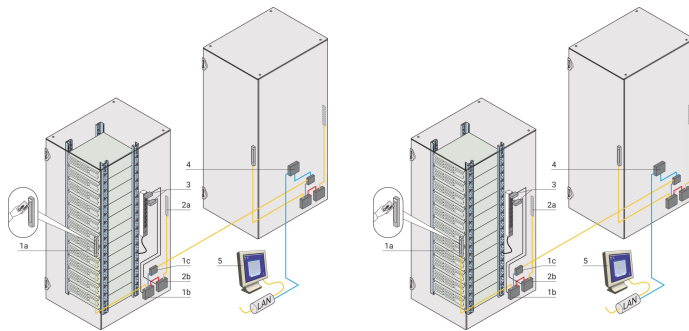

RFID Desktop Card Reader

CATALOG NUMBER

60630-088

FEATURES

RFID card reader for programming transponder cards

Frequencies HID 125 kHz and MiFare 13.56 MHz

Power by USB

PRODUCT ATTRIBUTES

Product Type: Management Unit

Works With: Cabinet

Net Weight: 0.158kg

Package Quantity: 1

WARNING

nVent products shall be installed and used only as indicated in nVent's product instruction sheets and training materials. Instruction sheets are available at www.nvent.com and from your nVent customer service representative. Improper installation, misuse, misapplication or other failure to completely follow nVent's instructions and warnings may cause product malfunction, property damage, serious bodily injury and death and/or void your warranty.